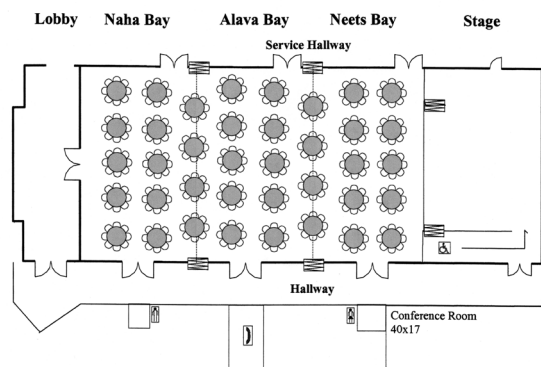

Ted Ferry Civic Center Sample Room Diagrams

Meeting Rooms

Tradeshow/Craftsfair

Wedding Ceremony / Reception

Wedding Reception

Memorial Service

Maximum Rounds Seats 304

Maximum Banquet Seats 456

Maximum Theatre Seats 557