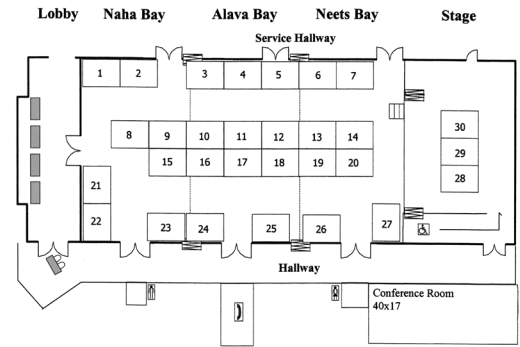

Ted Ferry Civic Center Sample Room Diagrams

Meeting Rooms

Tradeshow/Craftsfair

Wedding Ceremony / Reception

Wedding Reception

Memorial Service

Maximum Rounds Seats 304

Maximum Banquet Seats 456

Maximum Theatre Seats 557