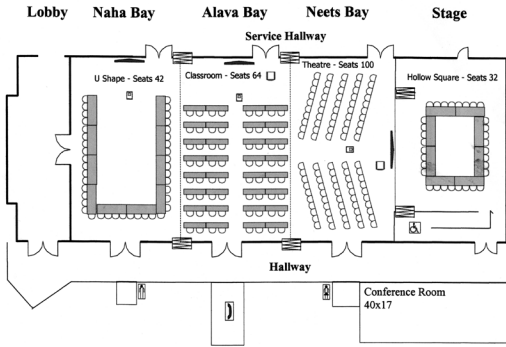

Ted Ferry Civic Center Sample Room Diagrams

Meeting Rooms

Tradeshow/Craftsfair

Wedding Ceremony / Reception

Wedding Reception

Memorial Service

Maximum Rounds Seats 304

Maximum Banquet Seats 456

Maximum Theatre Seats 557