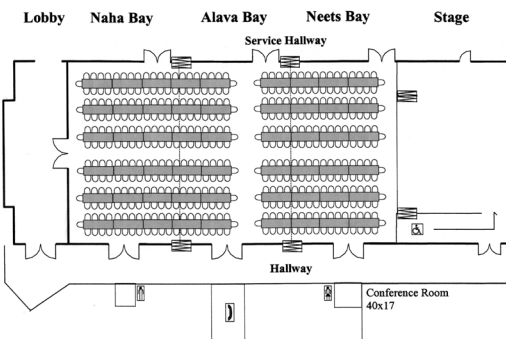

Ted Ferry Civic Center Sample Room Diagrams

Meeting Rooms

Tradeshow/Craftsfair

Wedding Ceremony / Reception

Wedding Reception

Memorial Service

Maximum Rounds Seats 304

Maximum Banquet Seats 456

Maximum Theatre Seats 557