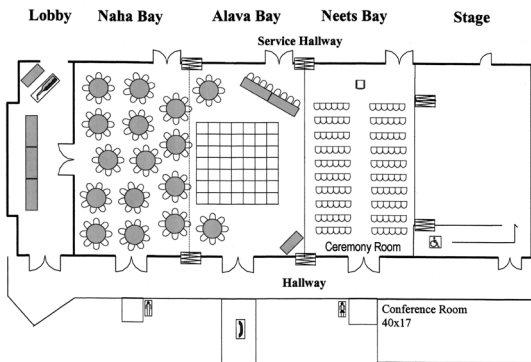

Ted Ferry Civic Center Sample Room Diagrams

Meeting Rooms

Tradeshow/Craftsfair

Wedding Ceremony / Reception

Wedding Reception

Memorial Service

Maximum Rounds Seats 304

Maximum Banquet Seats 456

Maximum Theatre Seats 557