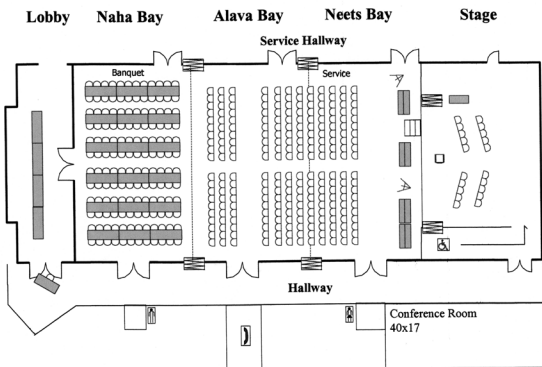

Ted Ferry Civic Center Sample Room Diagrams

Meeting Rooms

Tradeshow/Craftsfair

Wedding Ceremony / Reception

Wedding Reception

Memorial Service

Maximum Rounds Seats 304

Maximum Banquet Seats 456

Maximum Theatre Seats 557