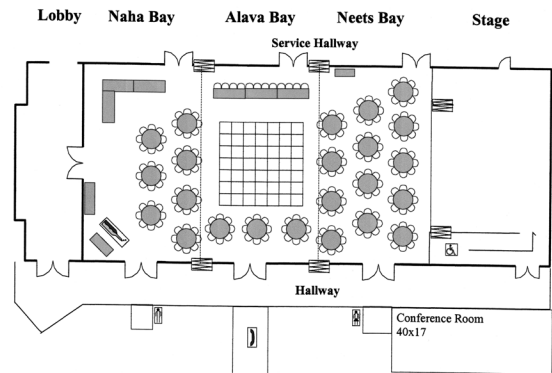

Ted Ferry Civic Center Sample Room Diagrams

Meeting Rooms

Tradeshow/Craftsfair

Wedding Ceremony / Reception

Wedding Reception

Memorial Service

Maximum Rounds Seats 304

Maximum Banquet Seats 456

Maximum Theatre Seats 557